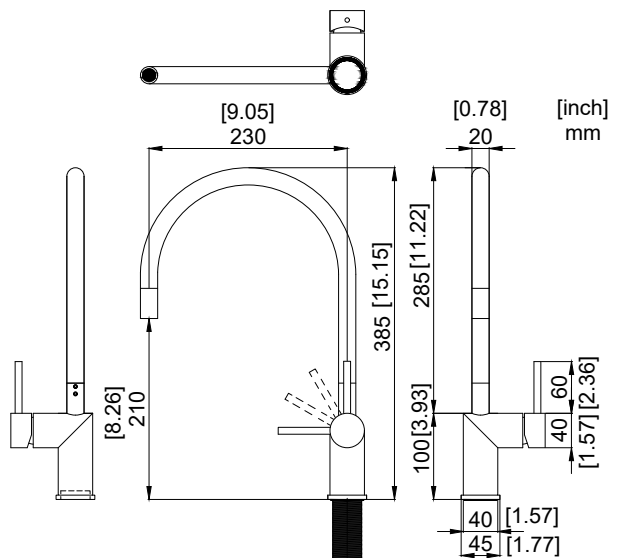

## Rhythm.

- Kitchen taps
- Soft PEX® hoses
- Cut-out dimension 35 mm**
- Swivel range 360° and 150°
- Ceramic cartridge

### Technical specification

Application area: Tap water,  
Pressure certified: 16 bar EN 817  
The product meets the requirements of: NS-EN ISO/IEC 17065  
Working pressure: 50 - 1000 kPa  
Test pressure max 1600 kPa  
Hot water connection: max. 80 ° C  
Sound class: 1

Soft PEX® connections approved with DWGW  
Length of connecting hose: 500mm  
Type approved according to Sintef nr: PS 3552  
The product meets the requirements of: NS-EN ISO/IEC 17065  
Issued: 09.05.2019 Valid until: 01.06.2024  
[www.sintefcertification.no](http://www.sintefcertification.no)

### Cartridge:

Kerox 35 mm  
Endurance test: EN 817 70 000 cycles  
ASME A 112.18.1M 500 000 cycles  
Pressure test:  
Pneumatic: 6 bar / 87 psi  
Hydraulic: 35 bar / 500 psi

With volume limit screw

With hot limit ring