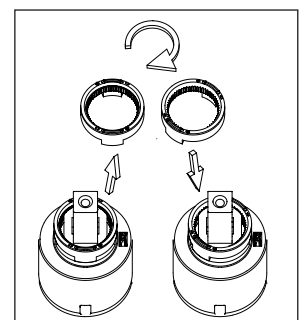

## Rhythm.

- Kitchen taps
- Soft PEX® hoses
- Cut-out dimension 35 mm**
- Swivel range 360° and 150°
- Ceramic cartridge

### Technical specification

Application area: Tap water,  
Pressure certified: 16 bar EN 817  
The product meets the requirements of: NS-EN ISO/IEC 17065  
Working pressure: 50 - 1000 kPa  
Test pressure max 1600 kPa  
Hot water connection: max. 80 ° C  
Sound class: 1

Soft PEX® connections approved with DWGW  
Length of connecting hose: 500mm  
Type approved according to Sintef nr: PS 3552  
The product meets the requirements of: NS-EN ISO/IEC 17065  
Issued: 09.05.2019 Valid until: 01.06.2024  
[www.sintefcertification.no](http://www.sintefcertification.no)

### Cartridge:

Kerox 35 mm  
Endurance test: EN 817 70 000 cycles  
ASME A 112.18.1M 500 000 cycles  
Pressure test:  
Pneumatic: 6 bar / 87 psi  
Hydraulic: 35 bar / 500 psi

With volume limit screw

With hot limit ring