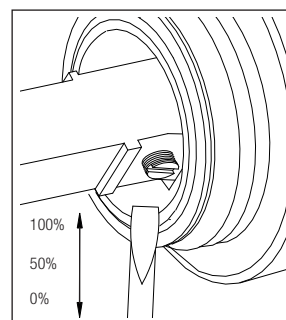

## Rhythm.

- Kitchen taps
- Soft PEX® hoses
- Cut-out dimension 35 mm**
- Swivel range 360° and 150°
- Ceramic cartridge

### Technical specification

Application area: Tap water,  
Pressure certified: 16 bar EN 817  
The product meets the requirements of: NS-EN ISO/IEC 17065  
Working pressure: 50 - 1000 kPa  
Test pressure max 1600 kPa  
Hot water connection: max. 80 ° C  
Sound class: 1

Soft PEX® connections approved with DWGW  
Length of connecting hose: 500mm  
Type approved according to Sintef nr: PS 3552  
The product meets the requirements of: NS-EN ISO/IEC 17065  
Issued: 09.05.2019 Valid until: 01.06.2024  
[www.sintefcertification.no](http://www.sintefcertification.no)

### Cartridge:

Kerox 35 mm  
Endurance test: EN 817 70 000 cycles  
ASME A 112.18.1M 500 000 cycles  
Pressure test:  
Pneumatic: 6 bar / 87 psi  
Hydraulic: 35 bar / 500 psi

With volume limit screw

With hot limit ring