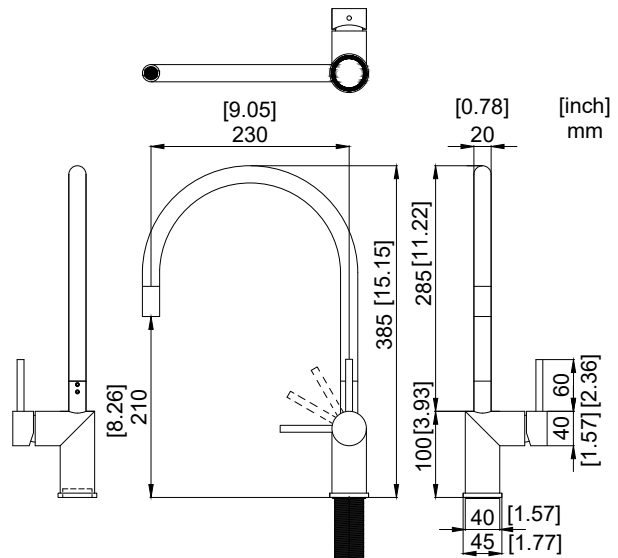

nivito™

Art nr: RH 140

Brushed Brass Stainless steel

EAN nr:

7350051951169

Rhythm.

- Kitchen taps
- Soft PEX® hoses
- Cut-out dimension 35 mm
- Swivel range 360° and 150°
- Ceramic cartridge
- The brass does not oxidize

Technical specification

Application area: Tap water,
 Pressure certified: 16 bar EN 817
 The product meets the requirements of: NS-EN ISO/IEC 17065
 Working pressure: 50 - 1000 kPa
 Test pressure max 1600 kPa
 Hot water connection: max. 80 ° C
 Sound class: 1

Soft PEX® connections approved with DWGW
 Length of connecting hose: 500mm
 Type approved according to Sintef nr: PS 3552
 The product meets the requirements of: NS-EN ISO/IEC 17065
 Issued: 09.05.2019 Valid until: 01.06.2024
www.sintefcertification.no

Cartridge:

Kerox 35 mm
 Endurance test: EN 817 70 000 cycles
 ASME A 112.18.1M 500 000 cycles
 Pressure test:
 Pneumatic: 6 bar / 87 psi
 Hydraulic: 35 bar / 500 psi

With volume limit screw

With hot limit ring