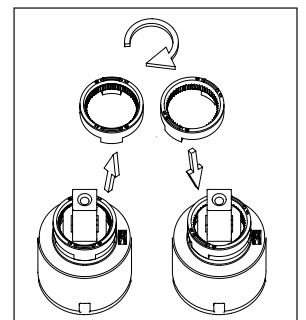

nivito™

Art nr: RH 140

Brushed Brass Stainless steel

EAN nr:

7350051951169

Rhythm.

- Kitchen taps
- Soft PEX® hoses
- Cut-out dimension 35 mm
- Swivel range 360° and 150°
- Ceramic cartridge
- The brass does not oxidize

Technical specification

Application area: Tap water,
 Pressure certified: 16 bar EN 817
 The product meets the requirements of: NS-EN ISO/IEC 17065
 Working pressure: 50 - 1000 kPa
 Test pressure max 1600 kPa
 Hot water connection: max. 80 ° C
 Sound class: 1

Soft PEX® connections approved with DWGW
 Length of connecting hose: 500mm
 Type approved according to Sintef nr: PS 3552
 The product meets the requirements of: NS-EN ISO/IEC 17065
 Issued: 09.05.2019 Valid until: 01.06.2024
www.sintefcertification.no

Cartridge:

Kerox 35 mm
 Endurance test: EN 817 70 000 cycles
 ASME A 112.18.1M 500 000 cycles
 Pressure test:
 Pneumatic: 6 bar / 87 psi
 Hydraulic: 35 bar / 500 psi

With volume limit screw

With hot limit ring