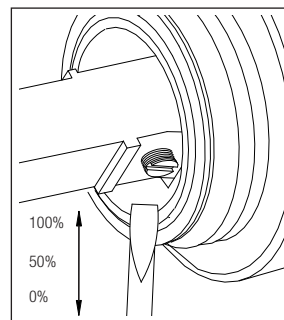

nivito™

Art nr: RH 140

Brushed Brass Stainless steel

EAN nr:

7350051951169

Rhythm.

- Kitchen taps
- Soft PEX® hoses
- Cut-out dimension 35 mm
- Swivel range 360° and 150°
- Ceramic cartridge
- The brass does not oxidize

Technical specification

Application area: Tap water,
 Pressure certified: 16 bar EN 817
 The product meets the requirements of: NS-EN ISO/IEC 17065
 Working pressure: 50 - 1000 kPa
 Test pressure max 1600 kPa
 Hot water connection: max. 80 ° C
 Sound class: 1

Soft PEX® connections approved with DWGW
 Length of connecting hose: 500mm
 Type approved according to Sintef nr: PS 3552
 The product meets the requirements of: NS-EN ISO/IEC 17065
 Issued: 09.05.2019 Valid until: 01.06.2024
www.sintefcertification.no

Cartridge:

Kerox 35 mm
 Endurance test: EN 817 70 000 cycles
 ASME A 112.18.1M 500 000 cycles
 Pressure test:
 Pneumatic: 6 bar / 87 psi
 Hydraulic: 35 bar / 500 psi

With volume limit screw

With hot limit ring