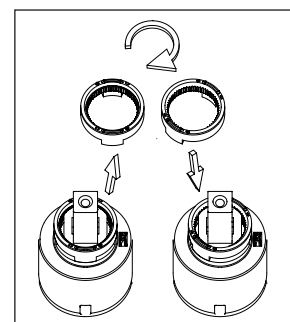

Application area: Tap water,
 Pressure certified: 16 bar EN 817
 The product meets the requirements of: NS-EN ISO/IEC 17065
 Working pressure: 50 - 1000 kPa
 Test pressure max 1600 kPa
 Hot water connection: max. 80 ° C
 Sound class: 1

Soft PEX® connections approved with DWGW
 Length of connecting hose: 500mm
 Type approved according to Sintef nr: PS 3552
 The product meets the requirements of: NS-EN ISO/IEC 17065
 Issued: 09.05.2019 Valid until: 01.06.2024
www.sintefcertification.no

Cartridge:

Kerox 35 mm
 Endurance test: EN 817 70 000 cycles
 ASME A 112.18.1M 500 000 cycles
 Pressure test:
 Pneumatic: 6 bar / 87 psi
 Hydraulic: 35 bar / 500 psi

With volume limit screw

With hot limit ring