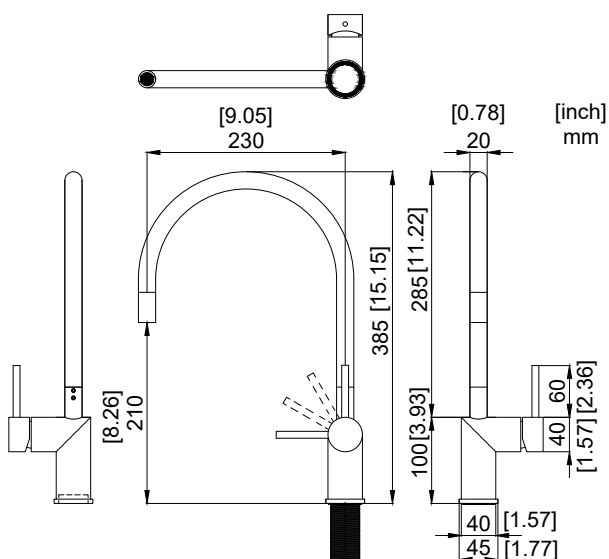

nivito™

Art nr: RH 170

Polished Copper Stainless steel

Rhythm.

- Kitchen taps
- Soft PEX® hoses
- Cut-out dimension 35 mm**
- Swivel range 360° and 150°
- Ceramic cartridge
- The copper does not oxidize

Technical specification

Application area: Tap water,
 Pressure certified: 16 bar EN 817
 The product meets the requirements of: NS-EN ISO/IEC 17065
 Working pressure: 50 - 1000 kPa
 Test pressure max 1600 kPa
 Hot water connection: max. 80 ° C
 Sound class: 1

Soft PEX® connections approved with DWGW
 Length of connecting hose: 500mm
 Type approved according to Sintef nr: PS 3552
 The product meets the requirements of: NS-EN ISO/IEC 17065
 Issued: 09.05.2019 Valid until: 01.06.2024
www.sintefcertification.no

Cartridge:

Kerox 35 mm
 Endurance test: EN 817 70 000 cycles
 ASME A 112.18.1M 500 000 cycles
 Pressure test:
 Pneumatic: 6 bar / 87 psi
 Hydraulic: 35 bar / 500 psi

With volume limit screw

With hot limit ring