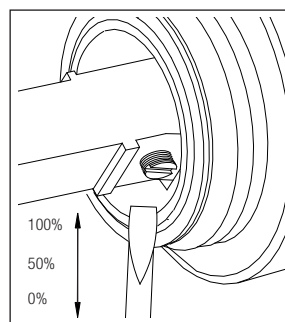

nivito™

Art nr: RH 170

Polished Copper Stainless steel

Rhythm.

- Kitchen taps
- Soft PEX® hoses
- Cut-out dimension 35 mm**
- Swivel range 360° and 150°
- Ceramic cartridge
- The copper does not oxidize

Technical specification

Application area: Tap water,
 Pressure certified: 16 bar EN 817
 The product meets the requirements of: NS-EN ISO/IEC 17065
 Working pressure: 50 - 1000 kPa
 Test pressure max 1600 kPa
 Hot water connection: max. 80 ° C
 Sound class: 1

Soft PEX® connections approved with DWGW
 Length of connecting hose: 500mm
 Type approved according to Sintef nr: PS 3552
 The product meets the requirements of: NS-EN ISO/IEC 17065
 Issued: 09.05.2019 Valid until: 01.06.2024
www.sintefcertification.no

Cartridge:

Kerox 35 mm
 Endurance test: EN 817 70 000 cycles
 ASME A 112.18.1M 500 000 cycles
 Pressure test:
 Pneumatic: 6 bar / 87 psi
 Hydraulic: 35 bar / 500 psi

With volume limit screw

With hot limit ring